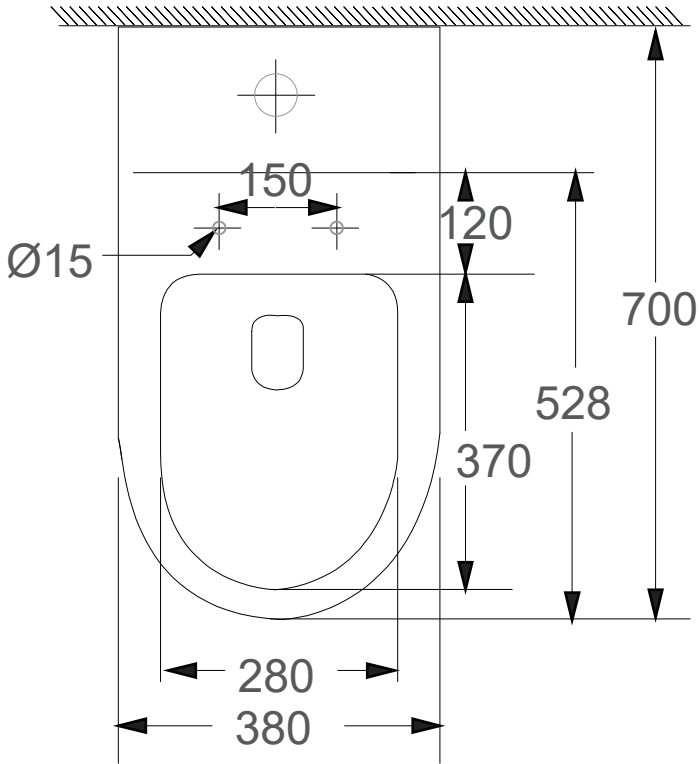

SRTWC8613

Washdown Flushing System
 Dimension : L700 x W380 x H730mm
 S-Trap : Bottom Outlet 250mm
 P-Trap : Horizontal Outlet 180mm
 *PP Material Seat Cover