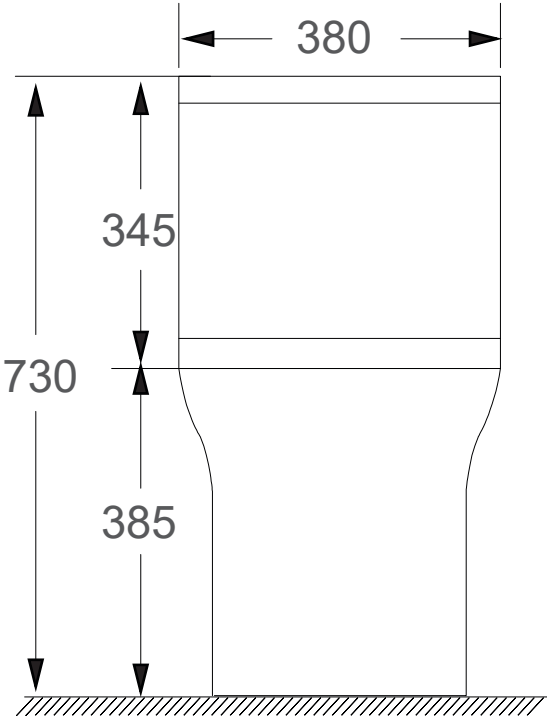

SRTWC8613

Washdown Flushing System
 Dimension : L700 x W380 x H730mm
 S-Trap : Bottom Outlet 250mm
 P-Trap : Horizontal Outlet 180mm
 *PP Material Seat Cover