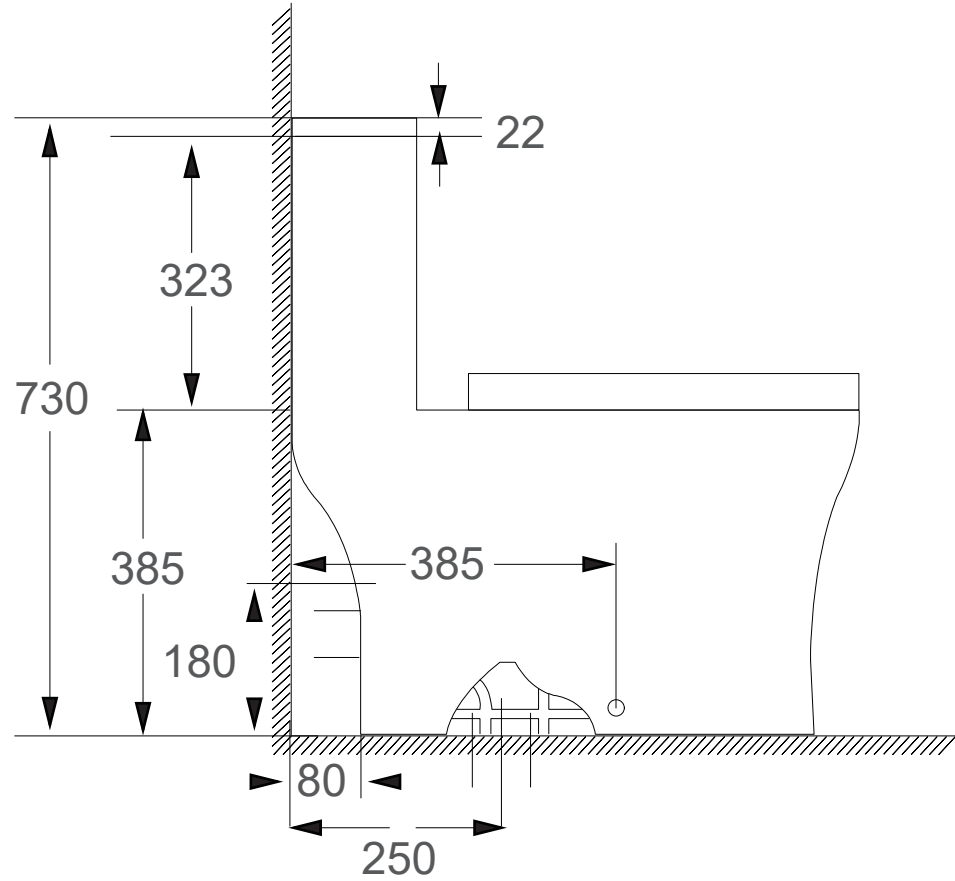

SRTWC8613

Washdown Flushing System
 Dimension : L700 x W380 x H730mm
 S-Trap : Bottom Outlet 250mm
 P-Trap : Horizontal Outlet 180mm
 *PP Material Seat Cover